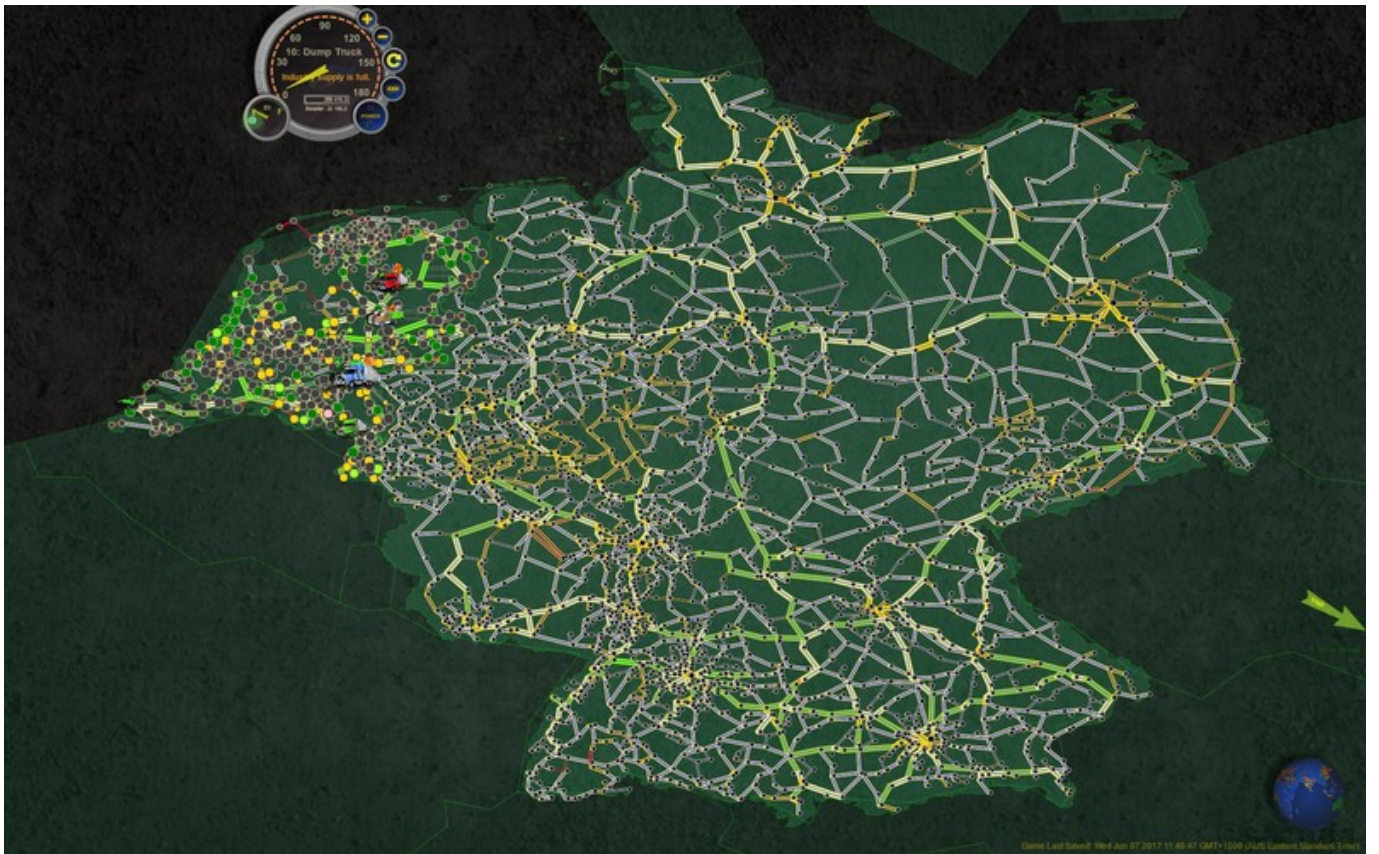

10,000.00
Statistical LOGISTICAL (sacada)

Ebithi	2,221	0	0	0	0	0	0	0
Australia	1,123	501	255	171	612	219	31	46,993,421
Canada	817	13	173	37	144	1	0	89,897
Germany	2,646	34	691	18	127	4	0	869,746
Egypt	133	3	45	11	122	2	0	262,428
British Isles	2,112	96	781	163	128	19	2	3,427,656
Isle of Man	28	28	8	8	25	25	0	2,044,944
Italy	1,436	83	482	118	165	17	16	2,921,399
The Netherlands	648	104	132	62	123	7	4	2,507,455
New Zealand	127	127	29	29	91	8	0	11,279,706
California	1,043	74	214	54	129	7	4	2,107,715
Florida	779	12	288	45	128	0	0	2,308,851,927
Hawaii	117	12	23	10	111	1	0	1,045,747
+ Oregon	380	0	0	0	0	0	0	0
+ Oregon	380	0	0	0	0	0	0	0
+ Baker County	7	0	0	0	0	0	0	0
+ Benton County	10	0	0	0	0	0	0	0
+ Clackamas County	25	0	0	0	0	0	0	0
+ Clatsop County	8	0	0	0	0	0	0	0
+ Columbia County	9	0	0	0	0	0	0	0
+ Coos County	10	0	0	0	0	0	0	0
+ Crook County	1	0	0	0	0	0	0	0
+ Curry County	7	0	0	0	0	0	0	0
+ Deschutes County	12	0	0	0	0	0	0	0
Name	Population	Efficiency	Health	Industry	Level 3	Rank	Score	Rank
Asquith	34							
Belleme	45							
Black Butte Ranch	266							
Timbale	488							
Terahouse	1,257							
Dotriver	1,780							
La Rose	1,787							
Isleles	2,470							
Three Rivers	3,034							
Applegate River Woods	3,097							
Redmond	26,624							
Bend	87,634							
+ Douglas County	23	0	0	0	0	0	0	0
+ Gilliam County	3	0	0	0	0	0	0	0
+ Grant County	9	0	0	0	0	0	0	0
+ Harney County	3	0	0	0	0	0	0	0
+ Hood River County	5	0	0	0	0	0	0	0
+ Jackson County	17	0	0	0	0	0	0	0
+ Jefferson County	5	0	0	0	0	0	0	0
+ Josephine County	11	0	0	0	0	0	0	0
+ Klamath County	6	0	0	0	0	0	0	0
+ Lake County	8	0	0	0	0	0	0	0